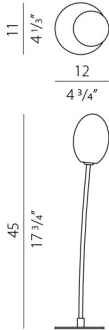

RORIS

Enzo Panzeri 2023

CODICE
CODE

FONTI LUMINOSE
LIGHT SOURCES

kg

A11206.003.0500
A11219.003.0500

3x LED retrofit bulb 3,5W G9 2700K Ra80 400lm dimmable
max 4W G9

IP20

Sorgente luminosa LED inclusa
LED bulb included

C11206.001.0500
C11219.001.0500

LED retrofit bulb 3,5W G9 2700K Ra80 400lm dimmable
max 4W G9

IP20

Sorgente luminosa LED inclusa
LED bulb included

Fotometrie disponibili www.panzeri.it / Photometric data available at www.panzeri.it

CODICI COLORI DISPONIBILI / COLOUR CODES AVAILABLE

06 nero satinato
mat black

19 ottone satinato
mat brass