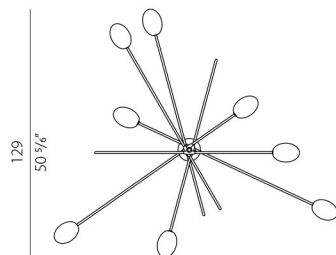

Roris è una famiglia di apparecchi di illuminazione con un forte carattere decorativo ispirato alla natura, capace di adattarsi ed integrarsi, con le diverse versioni, ad ambienti interni eleganti, minimali e moderni, sia residenziali che commerciali. La famiglia Roris prende spunto dalle forme sottili e flessibili della flora, in un gioco di segni e traiettorie che, con semplicità, arreda e illumina l'ambiente. I 6 bracci curvi delle versioni a plafone e a incasso parziale, distribuiti ritmicamente su un corpo centrale affusolato, portano 8 corpi illuminanti di vetro dalla forma tondeggiante simile gocce di rugiada. Sono disponibili anche le versioni da parete e da tavolo, che illuminano lo spazio in maniera diffusa. Tutte le versioni disponibili in finitura nero satinato e ottone satinato.

Roris is a family of lighting fixtures with a strong decorative character inspired by nature, capable of adapting and integrating, with its different versions, into elegant, minimalist and modern interiors, both residential and commercial. The Roris family comes from the thin and flexible forms of flora, in an play of signs and trajectories that simply furnish and illuminate the environment. The 6 curved arms of the surface-mounted and partially recessed versions, rhythmically distributed over a tapered central body, carry 8 glass light fittings with a rounded dewdrop-like shape. Wall and table versions are also available, illuminating the space in a diffuse manner. All versions are available in mat black and mat brass finishes.

NOVELTY

CODICE
CODE

FONTI LUMINOSE
LIGHT SOURCES

kg

X11206.008.0500
X11219.008.0500

8x LED retrofit bulb 3,5W G9 2700K Ra80 400lm dimmable
max 4W G9

IP20

Sorgente luminosa LED inclusa
LED bulb included