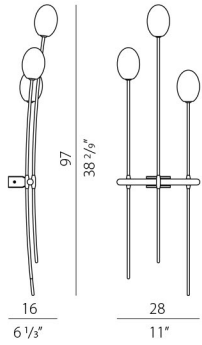

RORIS

Enzo Panzeri 2023

CODICE
CODE

FONTI LUMINOSE
LIGHT SOURCES

kg

A11206.003.0500
A11219.003.0500

3x LED retrofit bulb 3,5W G9 2700K Ra80 400lm dimmable
max 4W G9

IP20

Sorgente luminosa LED inclusa
LED bulb included