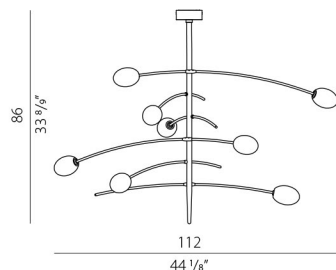

P11206.008.0500
P11219.008.0500

8x LED retrofit bulb 3,5W G9 2700K Ra80 400lm dimmable
max 4W G9

IP20

Sorgente luminosa LED inclusa
LED bulb included